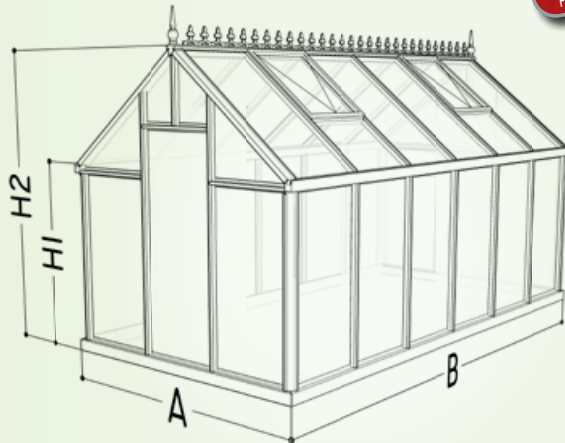

## Junior Victorian

Color **RAL 9005**

Security 4mm

Polycarbon 10mm

**DIY** Mounting difficulty  
 EASY 1 2 3 COMPLEX  
 1 is checked with a green checkmark.

Type	A (cm) X B(cm)	M <sup>2</sup>	H1(cm)	H2(cm)	xx°		
JV23	236 cm x 310 cm	7,3m <sup>2</sup>	161 cm	256 cm	38 °	1	1
JV24	236 cm x 384 cm	9,1m <sup>2</sup>	161 cm	256 cm	38 °	1	2
JV25	236 cm x 458 cm	10,8m <sup>2</sup>	161 cm	256 cm	38 °	1	2